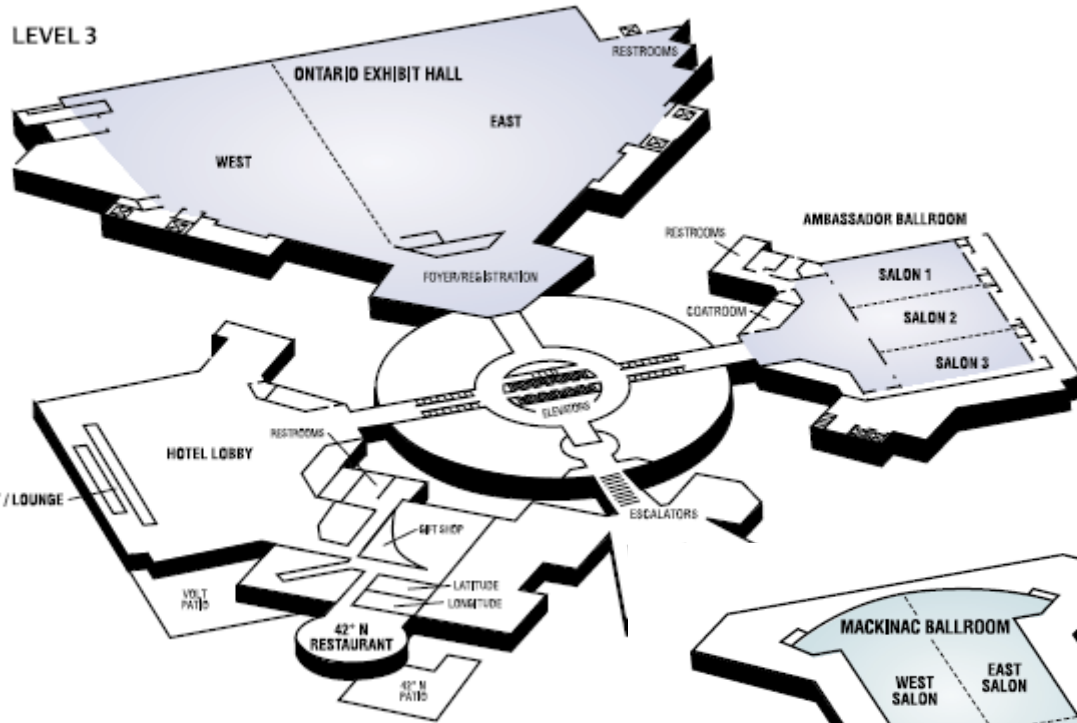

Central
downtown
location

On the
Detroit River
overlooking
Windsor
Canada

Located in
the GM
Renaissance
Center

Guest Rooms

1,298 guest rooms

600 doubles

Current room block: 280

\$118/night
\$1/night
wifi

American
Midwest
cuisine

Open for
breakfast,
lunch,
dinner

Menu and
pricing
tailored to
our group

Volt

Central
main lobby
location

Free
wireless
Internet

Lunch,
dinner,
cocktails
and light
fare

Meeting Facilities

100,000 sq ft total space

Currently booked:
Ontario exhibit hall

Mackinac ballroom

6 of 8 additional rooms on that floor

Room to grow!

GM Renaissance Center

5.5 million
sq ft on
Detroit's
riverfront

Over 70
unique
shops and
services

GM Ren Cen – Dine

1,100 seat
food court
McDonalds
Subway
Burger King
Rice Bowl
Salsarita's

Starbucks
Potbelly
Presto Deli

Andiamo's
Riverfront

Coach
Insignia

30 food
outlets total

Other Dining

Greektown