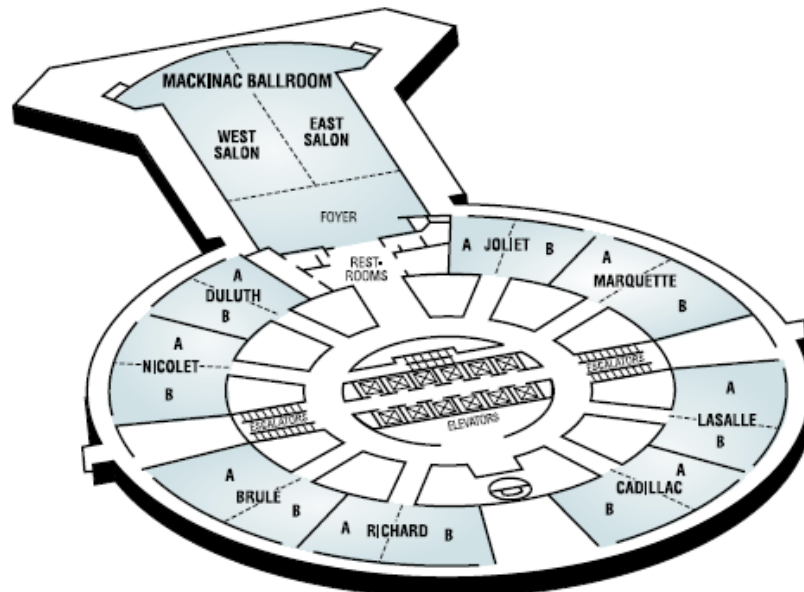

Central
downtown
location

On the
Detroit River
overlooking
Windsor
Canada

Located in
the GM
Renaissance
Center

Guest Rooms

1,298 guest rooms

600 doubles

Current room block: 280

\$118/night
\$1/night
wifi

Suites and Hospitality

52 suites
total

Spectacular
views

Current
block: 8
deluxe
suites on 2
floors for
parties and
consuite

\$209/night

Corkage
waiver

forty-two degrees north

Hotel
restaurant

100,000 sq ft total space

Currently booked:
Ontario exhibit hall

Mackinac ballroom

6 of 8 additional rooms on that floor

Room to grow!

GM Renaissance Center

5.5 million
sq ft on
Detroit's
riverfront

Over 70
unique
shops and
services

GM Ren Cen – Dine

1,100 seat
food court
McDonalds
Subway
Burger King
Rice Bowl
Salsarita's

Starbucks
Potbelly
Presto Deli

Andiamo's
Riverfront

Coach
Insignia

30 food
outlets total

Other Dining

Greektown